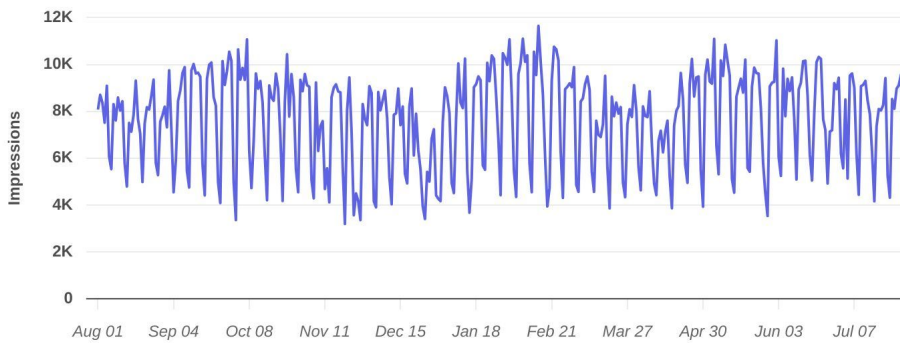

Property Overview

Aug 1, 2022 - Jul 31, 2023

Metrics

● **50 E State St, Trenton**
East State Street, Trenton, NJ 08619

Visits	2.8M	Visits YoY	+18.4%
Visitors	279.6K	Visits Yo2Y	+32.8%
Visit Frequency	9.94	Visits Yo3Y	+23.1%
Panel Visits	58.5K		

Aug 1st, 2022 - Jul 31st, 2023
Data provided by Placer Labs Inc. (www.placer.ai)

Impressions Trend

● **50 E State St, Trenton**
East State Street, Trenton, NJ

Daily | Impressions | Aug 1st, 2022 - Jul 31st, 2023
Data provided by Placer Labs Inc. (www.placer.ai)