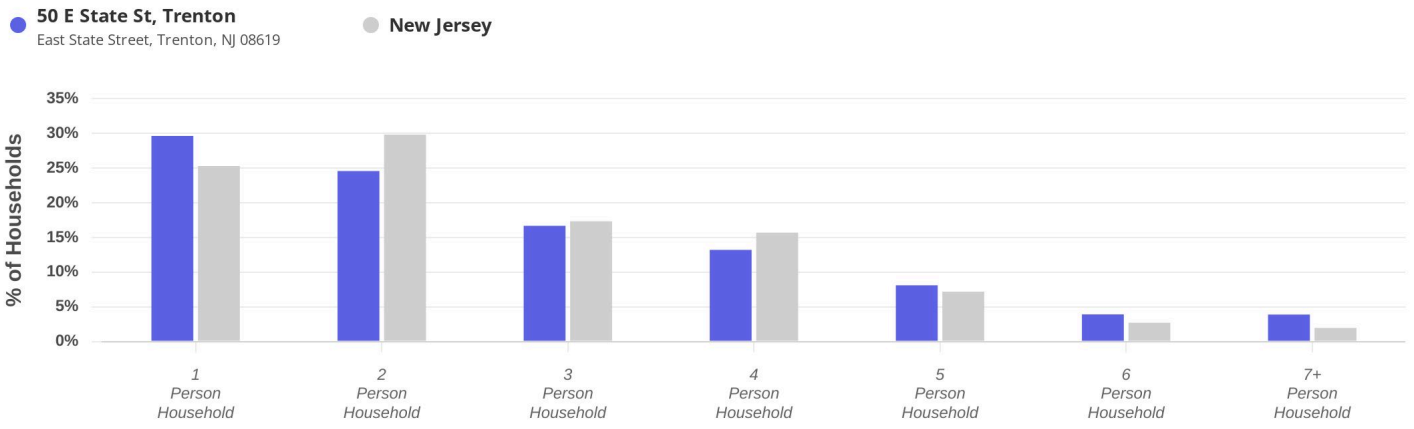

Ethnicity

Aug 1st, 2022 - Jul 31st, 2023 | Data Source: STI: Popstats
Data provided by Placer Labs Inc. (www.placer.ai)

Property Overview

Aug 1, 2022 - Jul 31, 2023

Household Size

Aug 1st, 2022 - Jul 31st, 2023 | Data Source: STI: Popstats
Data provided by Placer Labs Inc. (www.placer.ai)