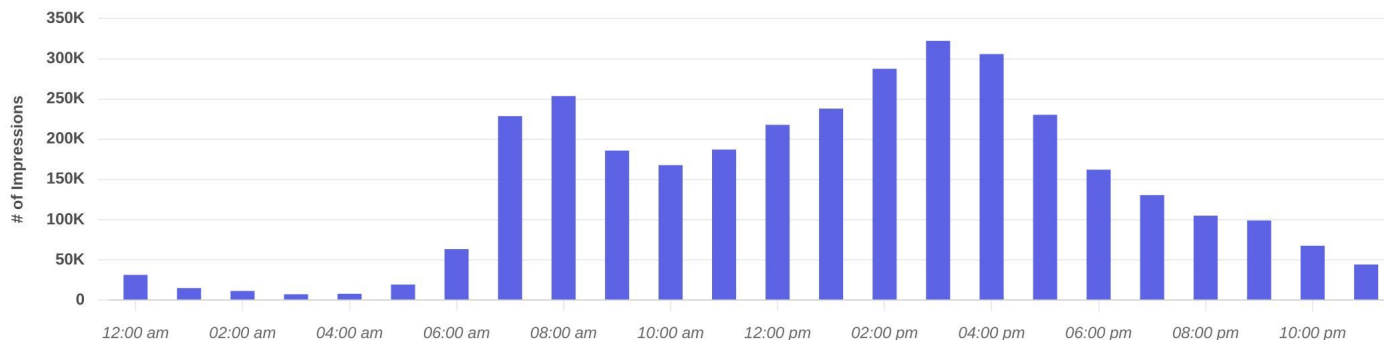

Property Overview

Aug 1, 2022 - Jul 31, 2023

Hourly Impressions

50 E State St, Trenton

East State Street, Trenton, NJ 08619

Visits | Aug 1st, 2022 - Jul 31st, 2023

Data provided by Placer Labs Inc. (www.placer.ai)

Favorite Places

50 E State St, Trenton / East State Street, Trenton, NJ

Rank	Name	Distance	Visitors
1	Texas Roadhouse / 1305 Highway 33, Trenton, NJ 8690	5.4 mi	26.2K (9.4%)
2	Applebee's / 333 NJ-33, Mercerville, NJ 8619	4.2 mi	26K (9.3%)
3	Chick-fil-A / 2950 US Highway 1, Lawrenceville, NJ 8648	4.8 mi	22.8K (8.1%)
4	Wendy's / 1730 N Olden Ave, Trenton, NJ 8638	1.9 mi	22.7K (8.1%)
5	McDonald's / 501 Chambers St, Trenton, NJ 8609	1.1 mi	21.9K (7.9%)
6	Broad St Diner / 2654 S Broad St, Trenton, NJ 8610	3.3 mi	21.3K (7.6%)
7	Special Pizza City / 1597 N Olden Avenue Ext, Ewing, NJ 08638	1.6 mi	20K (7.2%)
8	Olive Garden / 3345 Brunswick Pike - RT 1, Trenton, NJ 8648	6.8 mi	18.5K (6.6%)
9	Chick-fil-A / 555 Marketplace Blvd, Hamilton, NJ 8691	6.8 mi	17.9K (6.4%)
10	McDonald's / 103-113 Cass St, Trenton, NJ 8611	1.1 mi	17.7K (6.3%)

Category: Dining | Min. Visits: 1 | Aug 1st, 2022 - Jul 31st, 2023

Data provided by Placer Labs Inc. (www.placer.ai)