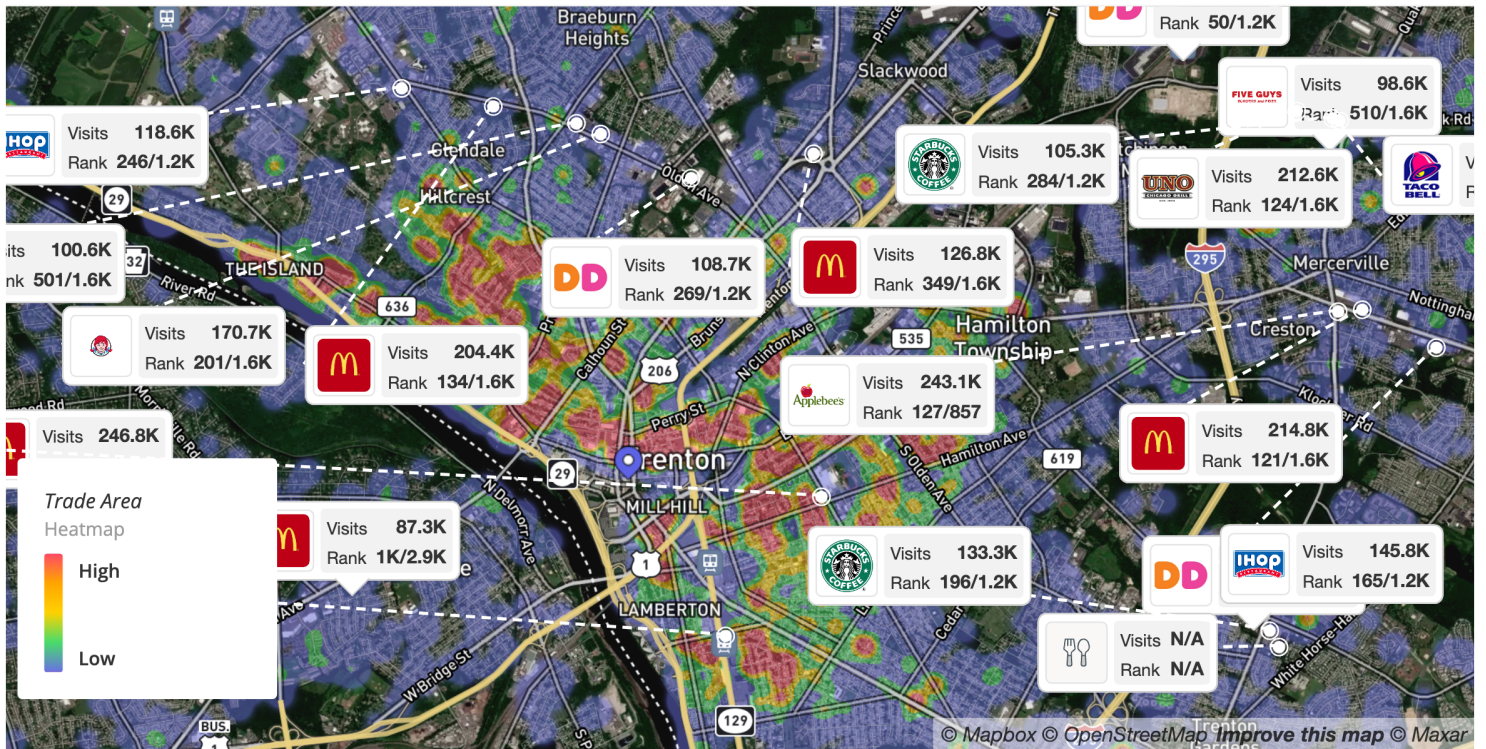

Ethnicity

Aug 1st, 2022 - Jul 31st, 2023 | Data Source: STI: Popstats
Data provided by Placer Labs Inc. (www.placer.ai)

Property Overview

Aug 1, 2022 - Jul 31, 2023

Household Size

Aug 1st, 2022 - Jul 31st, 2023 | Data Source: STI: Popstats
Data provided by Placer Labs Inc. (www.placer.ai)

Property Overview

Aug 1, 2022 - Jul 31, 2023

Market Landscape

Home locations are obfuscated for privacy and randomly placed within a census block. They do not represent actual home addresses.

Aug 1st, 2022 - Jul 31st, 2023

Rank	Name	Distance	Visitors
1	Texas Roadhouse / 1305 Highway 33, Trenton, NJ 8690	5.4 mi	26.2K (9.4%)
2	Applebee's / 333 NJ-33, Mercerville, NJ 8619	4.2 mi	26K (9.3%)
3	Chick-fil-A / 2950 US Highway 1, Lawrenceville, NJ 8648	4.8 mi	22.8K (8.1%)
4	Wendy's / 1730 N Olden Ave, Trenton, NJ 8638	1.9 mi	22.7K (8.1%)
5	McDonald's / 501 Chambers St, Trenton, NJ 8609	1.1 mi	21.9K (7.9%)
6	Broad St Diner / 2654 S Broad St, Trenton, NJ 8610	3.3 mi	21.3K (7.6%)
7	Special Pizza City / 1597 N Olden Avenue Ext, Ewing, NJ 08638	1.6 mi	20K (7.2%)
8	Olive Garden / 3345 Brunswick Pike - RT 1, Trenton, NJ 8648	6.8 mi	18.5K (6.6%)
9	Chick-fil-A / 555 Marketplace Blvd, Hamilton, NJ 8691	6.8 mi	17.9K (6.4%)
10	McDonald's / 103-113 Cass St, Trenton, NJ 8611	1.1 mi	17.7K (6.3%)