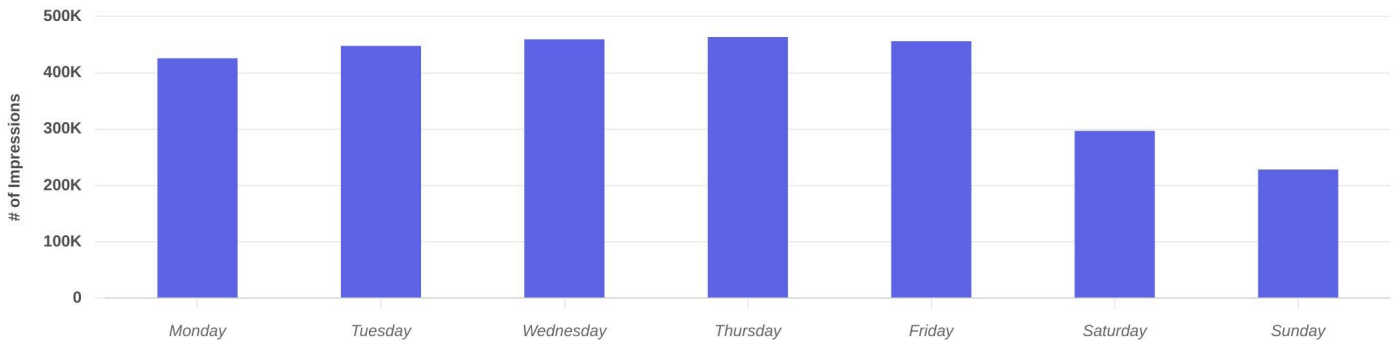

Daily Impressions

● **50 E State St, Trenton**
East State Street, Trenton, NJ 08619

Visits | Aug 1st, 2022 - Jul 31st, 2023
Data provided by Placer Labs Inc. (www.placer.ai)