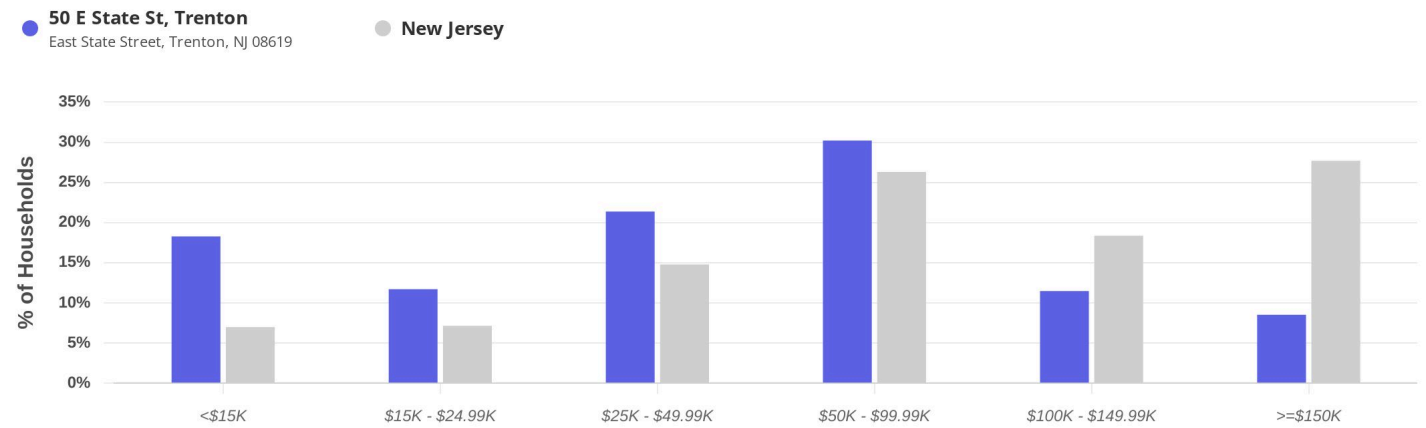

Property Overview

Aug 1, 2022 - Jul 31, 2023

Household Income

Aug 1st, 2022 - Jul 31st, 2023 | Data Source: STI: Popstats
Data provided by Placer Labs Inc. (www.placer.ai)