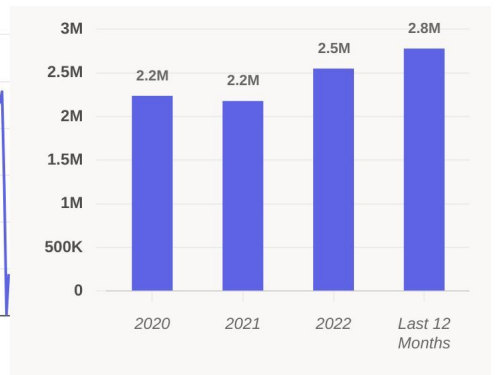

Property Overview

Aug 1, 2022 - Jul 31, 2023

Metrics

● **50 E State St, Trenton**
East State Street, Trenton, NJ 08619

Visits	2.8M	Visits YoY	+18.4%
Visitors	279.6K	Visits Yo2Y	+32.8%
Visit Frequency	9.94	Visits Yo3Y	+23.1%
Panel Visits	58.5K		

Aug 1st, 2022 - Jul 31st, 2023
Data provided by Placer Labs Inc. (www.placer.ai)

Impressions Trend

● **50 E State St, Trenton**
East State Street, Trenton, NJ

Daily | Impressions | Aug 1st, 2022 - Jul 31st, 2023
Data provided by Placer Labs Inc. (www.placer.ai)