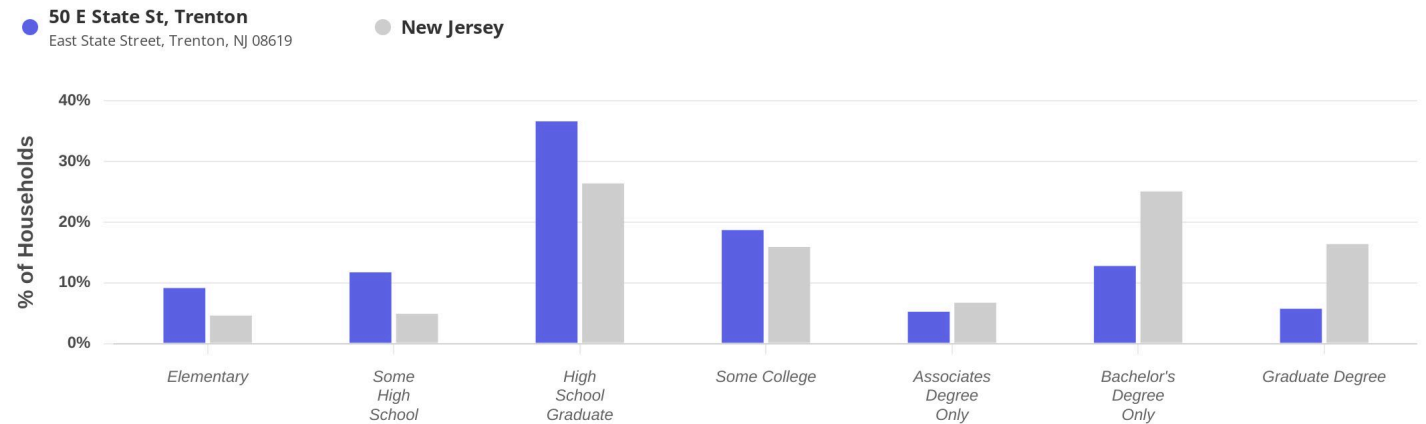

Education

Aug 1st, 2022 - Jul 31st, 2023 | Data Source: STI: Popstats
Data provided by Placer Labs Inc. (www.placer.ai)